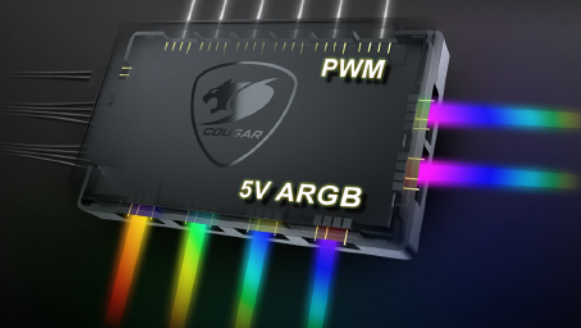

# CORE BOX V3

Exclusive ARGB PWM Fan Controller

COUGAR CORE BOX V3 controller is the best assistant for PC management. It provides a lots of PWM control and ARGB lighting sync at the same time, bringing players more colorful ARGB lighting effects and more powerful cooling performance. Besides, it's also the cable management center, which is really helpful for building a perfect PC system.

## Multiple Connectors

COUGAR CORE BOX V3 provides 6 sets of PWM control and 6 sets of ARGB lighting sync ports that can manage lots of components at the same time. Also, it supports two directions of the ARGB lighting control to connect cables. That provides more options for players to manage cables and enhance the PC arrangement experience.

## Compact Size & Magnetic Design

With the compact size of 96x56x17mm and magnetic design, COUGAR CORE BOX V3 could be installed anywhere inside the chassis, allowing players to decide the management center where they prefer, which makes perfect wire arrangement experience and connects multiple fans and lighting control effectively.

## Boost With VORTEX VK120

With COUGAR VORTEX VK120 cooling fan or powerful fans of other brands, COUGAR CORE BOX V3 controller can maximize its performance. It not only allows players to create the exclusive high-performance cooling case but also having the exquisite ARGB lighting effect. It's definitely the best assistant for creating a distinctive ARGB gaming PC.