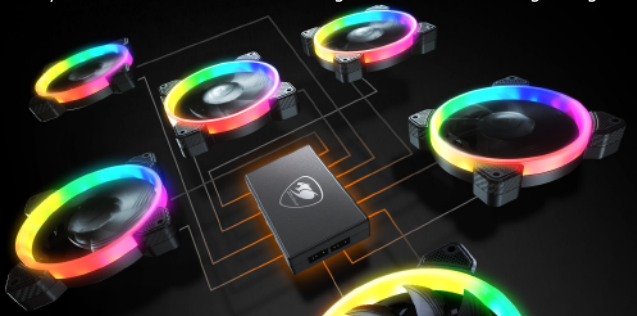

# CORE BOX V3

Exclusive ARGB PWM Fan Controller

COUGAR CORE BOX V3 controller is the best assistant for PC management. It provides a lots of PWM control and ARGB lighting sync at the same time, bringing players more colorful ARGB lighting effects and more powerful cooling performance. Besides, it's also the cable management center, which is really helpful for building a perfect PC system.

## Multiple Connectors

COUGAR CORE BOX V3 provides 6 sets of PWM control and 6 sets of ARGB lighting sync ports that can manage lots of components at the same time. Also, it supports two directions of the ARGB lighting control to connect cables. That provides more options for players to manage cables and enhance the PC arrangement experience.

## Compact Size & Magnetic Design

With the compact size of 96x56x17mm and magnetic design, COUGAR CORE BOX V3 could be installed anywhere inside the chassis, allowing players to decide the management center where they prefer, which makes perfect wire arrangement experience and connects multiple fans and lighting control effectively.

## Boost With VORTEX VK120

With COUGAR VORTEX VK120 cooling fan or powerful fans of other brands, COUGAR CORE BOX V3 controller can maximize its performance. It not only allows players to create the exclusive high-performance cooling case but also having the exquisite ARGB lighting effect. It's definitely the best assistant for creating a distinctive ARGB gaming PC.