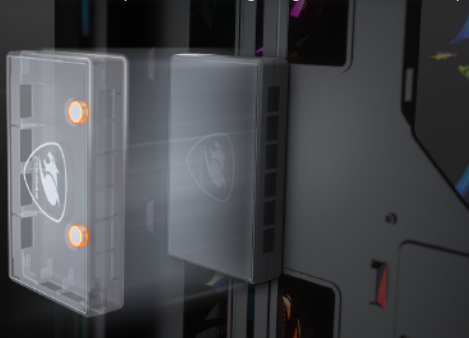

# CORE BOX V3

Exclusive ARGB PWM Fan Controller

COUGAR CORE BOX V3 controller is the best assistant for PC management. It provides a lots of PWM control and ARGB lighting sync at the same time, bringing players more colorful ARGB lighting effects and more powerful cooling performance. Besides, it's also the cable management center, which is really helpful for building a perfect PC system.

## Multiple Connectors

COUGAR CORE BOX V3 provides 6 sets of PWM control and 6 sets of ARGB lighting sync ports that can manage lots of components at the same time. Also, it supports two directions of the ARGB lighting control to connect cables. That provides more options for players to manage cables and enhance the PC arrangement experience.

## Compact Size & Magnetic Design

With the compact size of 96x56x17mm and magnetic design, COUGAR CORE BOX V3 could be installed anywhere inside the chassis, allowing players to decide the management center where they prefer, which makes perfect wire arrangement experience and connects multiple fans and lighting control effectively.

## Boost With VORTEX VK120

With COUGAR VORTEX VK120 cooling fan or powerful fans of other brands, COUGAR CORE BOX V3 controller can maximize its performance. It not only allows players to create the exclusive high-performance cooling case but also having the exquisite ARGB lighting effect. It's definitely the best assistant for creating a distinctive ARGB gaming PC.