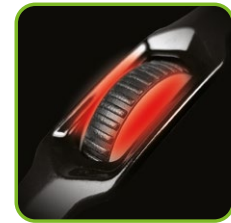

Responsiveness, precision and smooth tracking

The **KMO-120BK** USB Optical Mouse has an advanced sensor that provides excellent motion control and 1000 dpi for maximum cursor precision. The lighted scroll wheel makes it possible to scroll up and down with pinpoint accuracy. Its ambidextrous design with textured grip sides accommodates both right and left hand users, to get more done, more comfortably. The **KMO-120BK** also comes ready to plug & play through its USB connection.

Specifications

Type	3D 3 button wired optical mouse
CPI resolution	1000dpi
Interface	USB
Connectivity	Plug-and-Play, just connect the mouse to the USB port to get started
Dimensions	2.3x3.7x1.3in
Cable length	5ft
System requirements	Compatible with Windows 98, Me, 2000, NT, XP, Vista, 7 and Mac OS
Warranty	One year